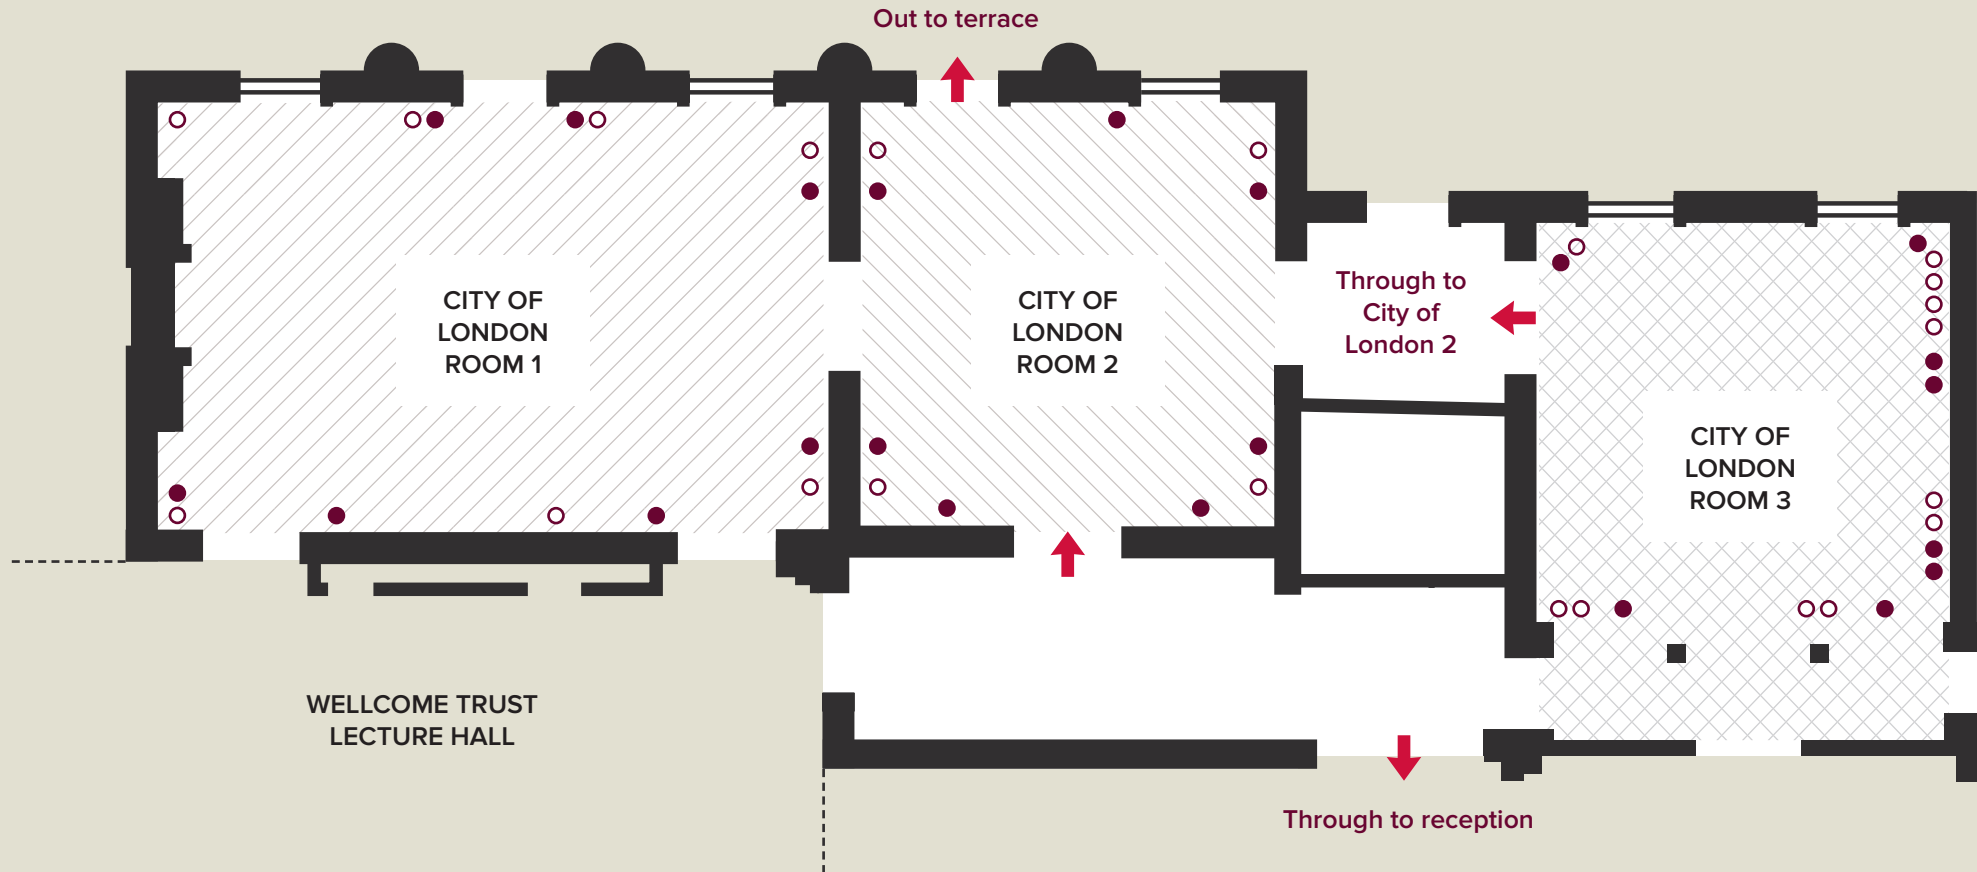

City of London Rooms

Ground floor

SIZE SPECIFICATIONS	LENGTH (M)	WIDTH (M)	AREA (M ²)
City of London Room 1	10.4	7.2	74.9
City of London Room 2	7	7.2	50.4
City of London Room 3	9	7.1	63.9

- KEY**
- Plug socket
 - Internet portal