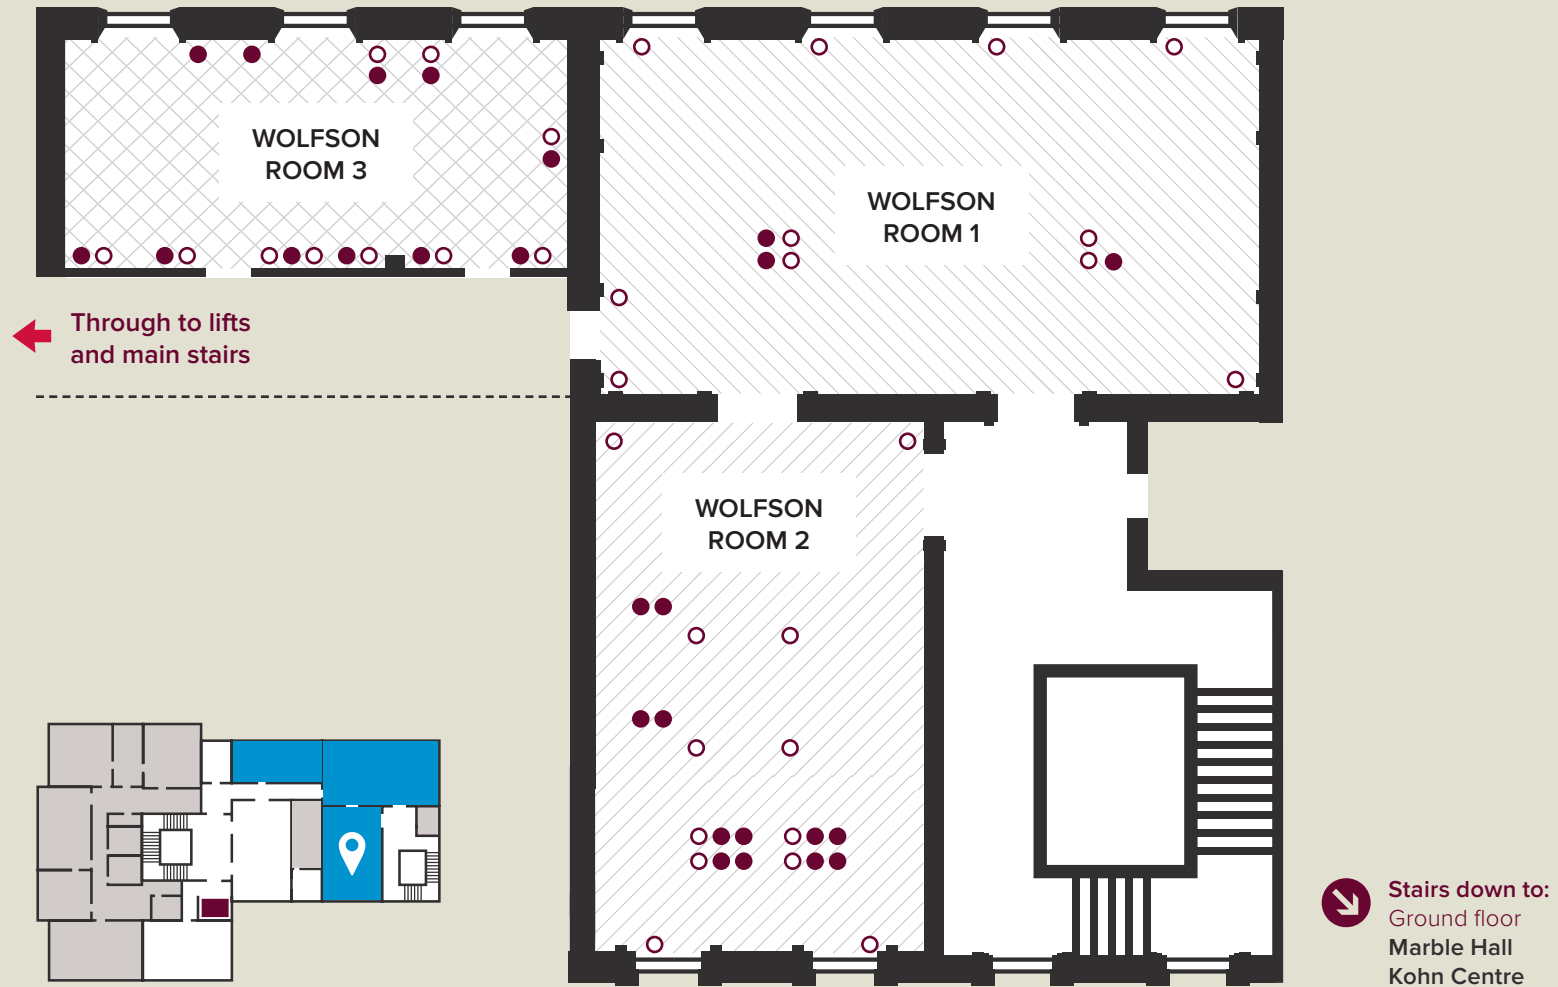

# Wolfson Library Suite

## First floor

SIZE SPECIFICATIONS	LENGTH (M)	WIDTH (M)	AREA (M <sup>2</sup> )
Wolfson Room 1	13.6	7.2	–
Wolfson Room 2	11	7	77
Wolfson Room 3	10.96	5.43	–

### KEY

- Plug socket
- Internet portal